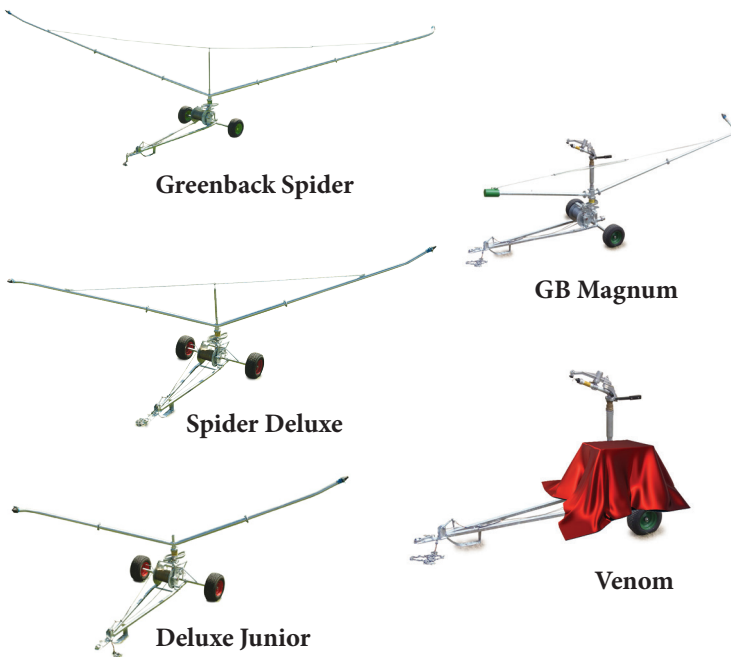

Williams' Spider Deluxe

PERFORMANCE CHART

Pressure at Irrigator with 13mm nozzles						
30psi		40psi		50psi		
Average Application Depth	Travel Speed Metres/Minutes	Average Application Depth	Travel Speed Metres/Minutes	Average Application Depth	Travel Speed Metres/Minutes	
2	24	0.60m / min	24	0.53m / min	26	0.70m / min
4	12	1.20m / min	12	1.10m / min	13	1.30m / min
6	9	1.60m / min	8	1.80m / min	9	2.00m / min
8	6	2.00m / min	5	2.15m / min	7	2.40m / min
Approx. Flowrate: 15,750 L/Hr Welded Diameter: 25 m		Approx. Flowrate: 19,625 L/Hr Welded Diameter: 28 m		Approx. Flowrate: 25,755 L/Hr Welded Diameter: 34 m		

Teeth taken per revolution

*Results from testing with Massey University. These tests have been done using liquid from an effluent pond to give the most accurate results possible. This information should only be used as a guideline.

SPECIFICATIONS

Suits 10hp - 20hp Electric Pumps	Minimum Pressure	2 bar	
Travel Distance	250 - 300m	Maximum Pressure	6 bar
Spreading Width	20 - 35m	Max. Draghose	75 od

TALK TO US ABOUT YOUR **EFFLUENT SPREADING** REQUIREMENTS AND WE CAN TAILOR MAKE A SYSTEM TO SUIT YOUR NEEDS

WE'VE GOT THE MOOPOO SOLUTION FOR YOU

TRAVELLING IRRIGATORS