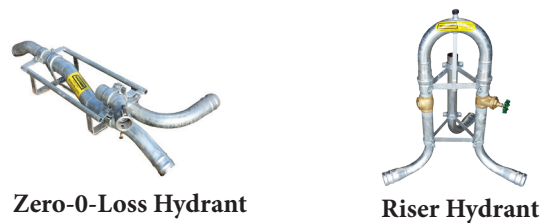

SPIDER DELUXE

Travelling Irrigator

Our reputation is spreading

The Williams Spider Deluxe Irrigator is designed to operate with a 2800 rpm 7.5hp - 15hp effluent pump which suits most average sized farms. The Deluxe is a proven travelling irrigator with 1,500+ worldwide. Available in stainless steel, galvanised or nylon wire rope and options in lengths of 250 or 300 metres.

FEATURES

6mm minimum application depth	Distribution uniformity of less than 1.25
4 travel speeds	Suitable for electric and PTO pumps
Even spread with new arm design	Travel distance up to 300 metres
Available with multi strand galvanised, stainless steel or nylon winch rope 250m or 300m of 4mm wire rope	NZ Designed and Manufactured
Drags up to 75mm alkathene	Neat and tidy, easy to use
Maximum volume of 90 cubic metres per hour	Built to last
	Cost effective

WE'VE GOT THE MOOPOO SOLUTION FOR YOU

TRAVELLING IRRIGATORS

PTO

HYDRANTS

FILTERS & PONTOONS

Dairy Pumping Systems Aust PTY Ltd

6 Ashenden Street, Leongatha
3953 Victoria, Australia

(03) 9739 6521