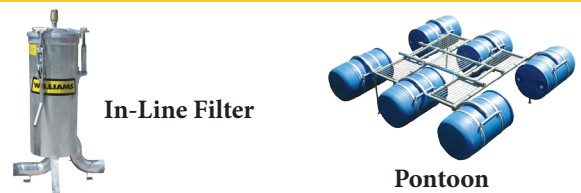

SPIDER DELUXE

Travelling Irrigator

Our reputation is spreading

The Williams Spider Deluxe Irrigator is designed to operate with a 2800 rpm 7.5hp - 15hp effluent pump which suits most average sized farms. The Deluxe is a proven travelling irrigator with 1,500+ worldwide. Available in stainless steel, galvanised or nylon wire rope and options in lengths of 250 or 300 metres.

WE'VE GOT THE MOOPOO SOLUTION FOR YOU

TRAVELLING IRRIGATORS

PTO

HYDRANTS

FILTERS & PONTOONS

Dairy Pumping Systems Aust PTY Ltd

6 Ashenden Street, Leongatha
3953 Victoria, Australia

(03) 9739 6521